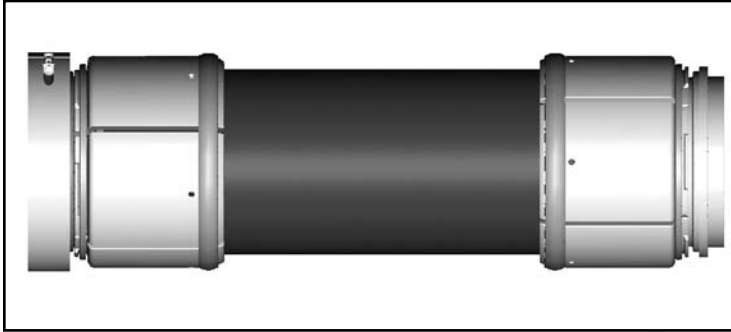

HOSE ASSEMBLY

Hose Assembly

NOTE: other lengths are available

Assembly Part Number	Size	Assembly Length	Fitting	Hose	Fitting	Clamp Assembly	O-Ring
FG1226TTT0480	2-1/2"	4'	190418-2-1/2-40	22240-2.5	190419-2-1/2-40	M24356-25-SC	22019-234
FG1226TTT0600	2-1/2"	5'	190418-2-1/2-40	22240-2.5	190419-2-1/2-40	M24356-25-SC	22019-234
FG1226TTT1200	2-1/2"	10'	190418-2-1/2-40	22240-2.5	190419-2-1/2-40	M24356-25-SC	22019-234
FG1226TTT2800	2-1/2"	15'	190418-2-1/2-40	22240-2.5	190419-2-1/2-40	M24356-25-SC	22019-234
FG1226TTT2760	2-1/2"	23'	190418-2-1/2-40	22240-2.5	190419-2-1/2-40	M24356-25-SC	22019-234
FG1226TTT4200	2 1/2"	35'	190418-2-1/2-40	22240-2.5	190419-2-1/2-40	M24356-25-SC	22019-234
FG1226VVV0480	4"	4'	190418-4-64	22240-4.0	190419-4-64	M24356-40-SC	22019-346
FG1226VVV1080	4"	9'	190418-4-64	22240-4.0	190419-4-64	M24356-40-SC	22019-346
FG1226VVV2640	4"	22'	190418-4-64	22240-4.0	190419-4-64	M24356-40-SC	22019-346
FG1226VVV4200	4"	35'	190418-4-64	22240-4.0	190419-4-64	M24356-40-SC	22019-346
FG1226YYY0480	6"	4'	190418-6-96	22240-6.0	190419-6-96	M24356-60-SC	22019-438
FG1226YYY1080	6"	9'	190418-6-96	22240-6.0	190419-6-96	M24356-60-SC	22019-438
FG1226YYY2640	6"	22'	190418-6-96	22240-6.0	190419-6-96	M24356-60-SC	22019-438
FG1226YYY4200	6"	35'	190418-6-96	22240-6.0	190419-6-96	M24356-60-SC	22019-438
FG1226ZZZ0480	7"	4'	190418-7-7	22240-7.0	190419-7-7	M24356-70-SC	22019-442
FG1226ZZZ1080	7"	9'	190418-7-7	22240-7.0	190419-7-7	M24356-70-SC	22019-442
FG1226ZZZ2640	7"	22'	190418-7-7	22240-7.0	190419-7-7	M24356-70-SC	22019-442
FG1226ZZZ4200	7"	35'	190418-7-7	22240-7.0	190419-7-7	M24356-70-SC	22019-442