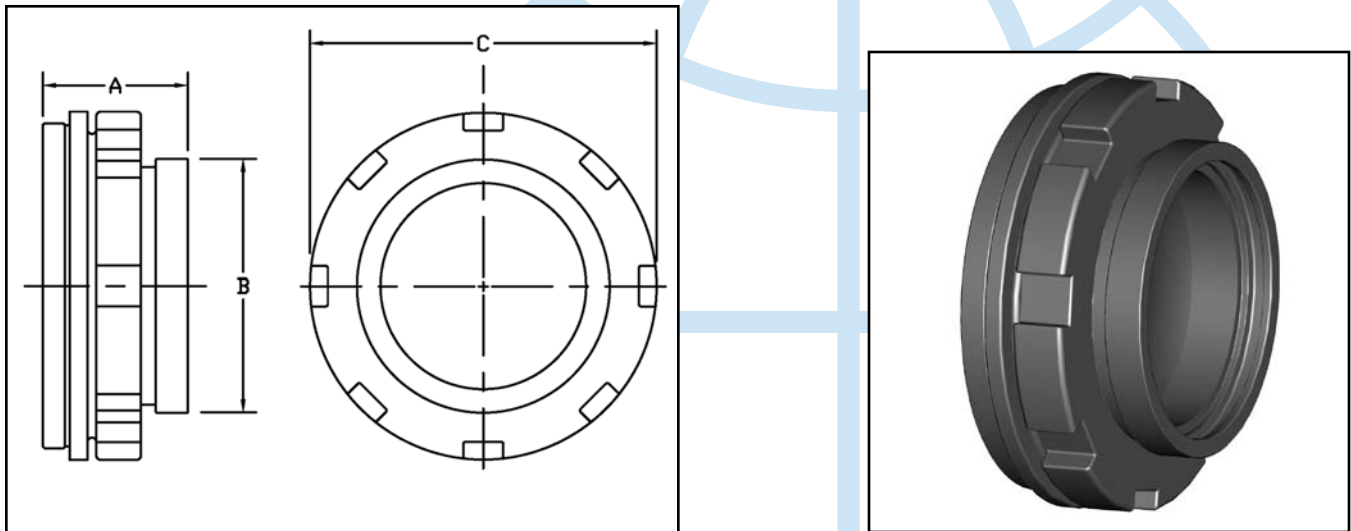

ROBB Coupling Body to Female Split Clamp

115-72458-6 Shown

Part Number	Dimensions			ROBB Coupling End	Female Split Clamp End	NSN
	A	B	C			
115-72458-6	4.07"	7.10"	9.75"	6"	6"	unassigned
115-72458-7	4.07"	8.10"	9.75"	7"	7"	unassigned