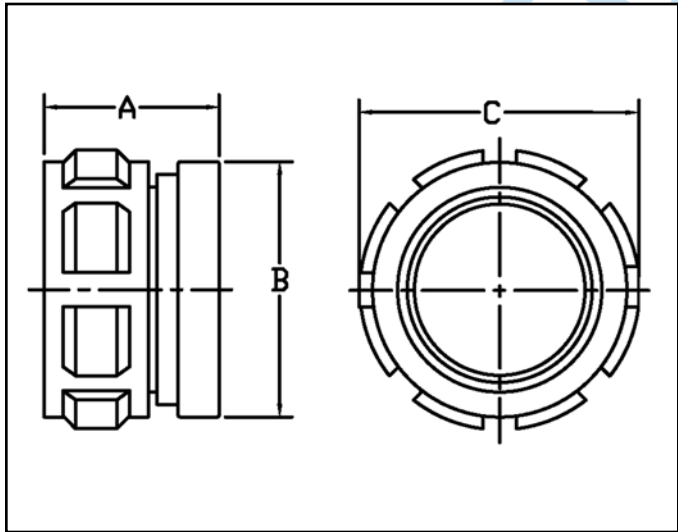

Female Split Clamp End to Female Hose Thread, Bronze

FF1037-4040-175 Shown

Part Number	Dimensions			Female Split Clamp End	Female Hose Thread	NSN
	A	B	C			
FF1037-4040-175	2.57"	3.75"	4.12"	2.5"	2.5"	4730-01-310-1135
FF1037-4064-175	2.88"	4.81"	4.12"	4"	2.5"	unassigned
FF1037-6464-175	3.03"	4.81"	6.19"	4"	4"	unassigned